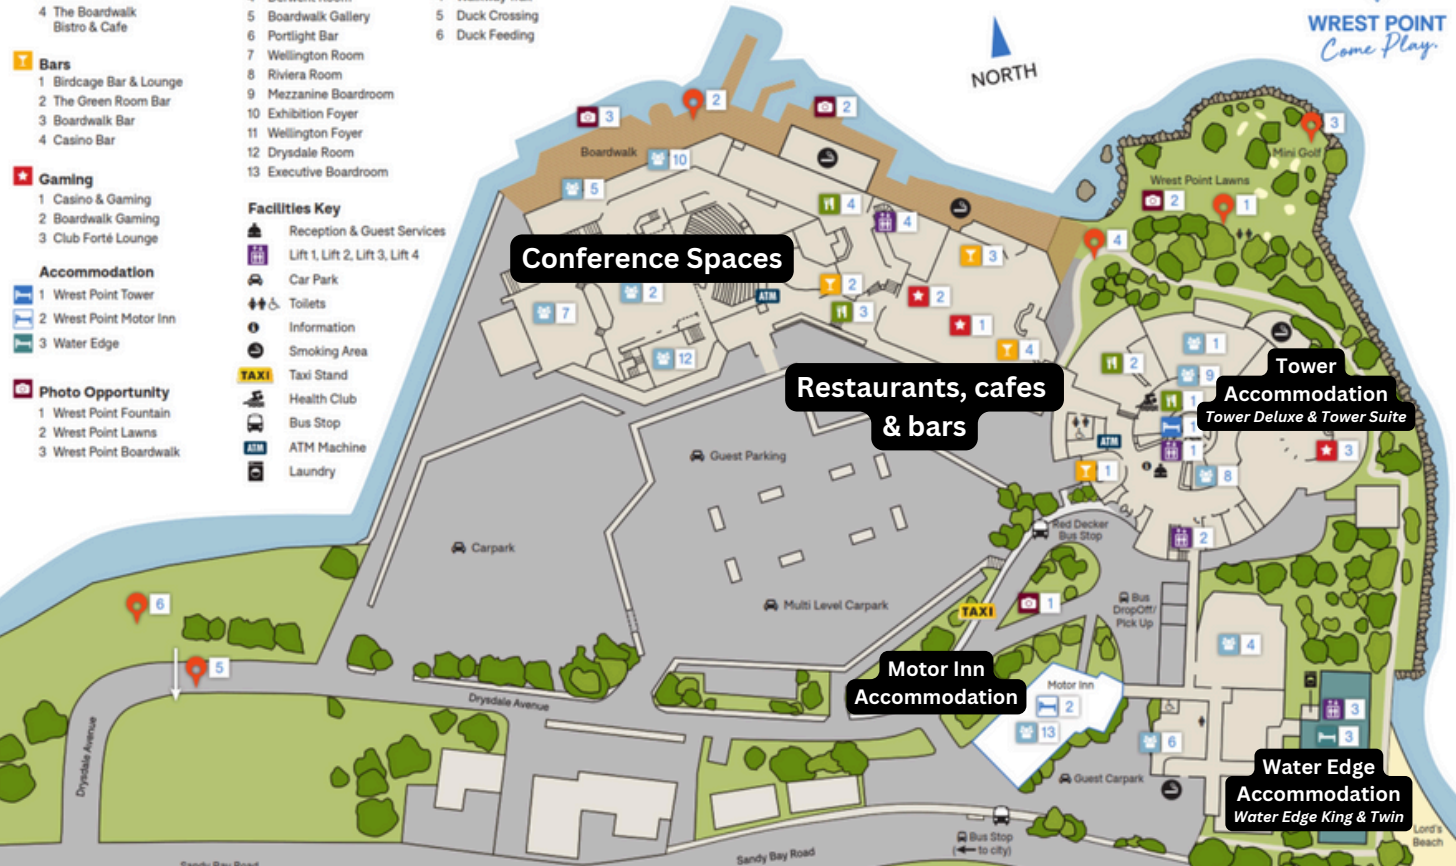

WREST POINT  
*Come Play.*

- Restaurants/Cafés**
  - 1 The Point Revolving Restaurant
  - 2 Longhorn Smokehouse
  - 3 Kwan Ho
  - 4 The Boardwalk Bistro & Cafe
- Bars**
  - 1 Birdcage Bar & Lounge
  - 2 The Green Room Bar
  - 3 Boardwalk Bar
  - 4 Casino Bar
- Gaming**
  - 1 Casino & Gaming
  - 2 Boardwalk Gaming
  - 3 Club Forté Lounge
- Accommodation**
  - 1 West Point Tower
  - 2 West Point Motor Inn
  - 3 Water Edge
- Photo Opportunity**
  - 1 West Point Fountain
  - 2 West Point Lawns
  - 3 West Point Boardwalk

- Function Rooms**
  - 1 The Showroom
  - 2 Tasman Room
  - 3 Plenary Hall
  - 4 Derwent Room
  - 5 Boardwalk Gallery
  - 6 Portlight Bar
  - 7 Wellington Room
  - 8 Riviera Room
  - 9 Mezzanine Boardroom
  - 10 Exhibition Foyer
  - 11 Wellington Foyer
  - 12 Drysdale Room
  - 13 Executive Boardroom

- Points of Interest**
  - 1 West Point Kitchen Garden
  - 2 West Point Boardwalk
  - 3 West Point Mini Golf
  - 4 Walkway Trail
  - 5 Duck Crossing
  - 6 Duck Feeding

- Facilities Key**
  - Reception & Guest Services
  - Lift 1, Lift 2, Lift 3, Lift 4
  - Car Park
  - Toilets
  - Information
  - Smoking Area
  - Taxi Stand
  - Health Club
  - Bus Stop
  - ATM Machine
  - Laundry

**Conference Spaces**

**Restaurants, cafes & bars**

**Tower Accommodation**  
*Tower Deluxe & Tower Suite*

**Motor Inn Accommodation**

**Water Edge Accommodation**  
*Water Edge King & Twin*

Sandy Bay Road